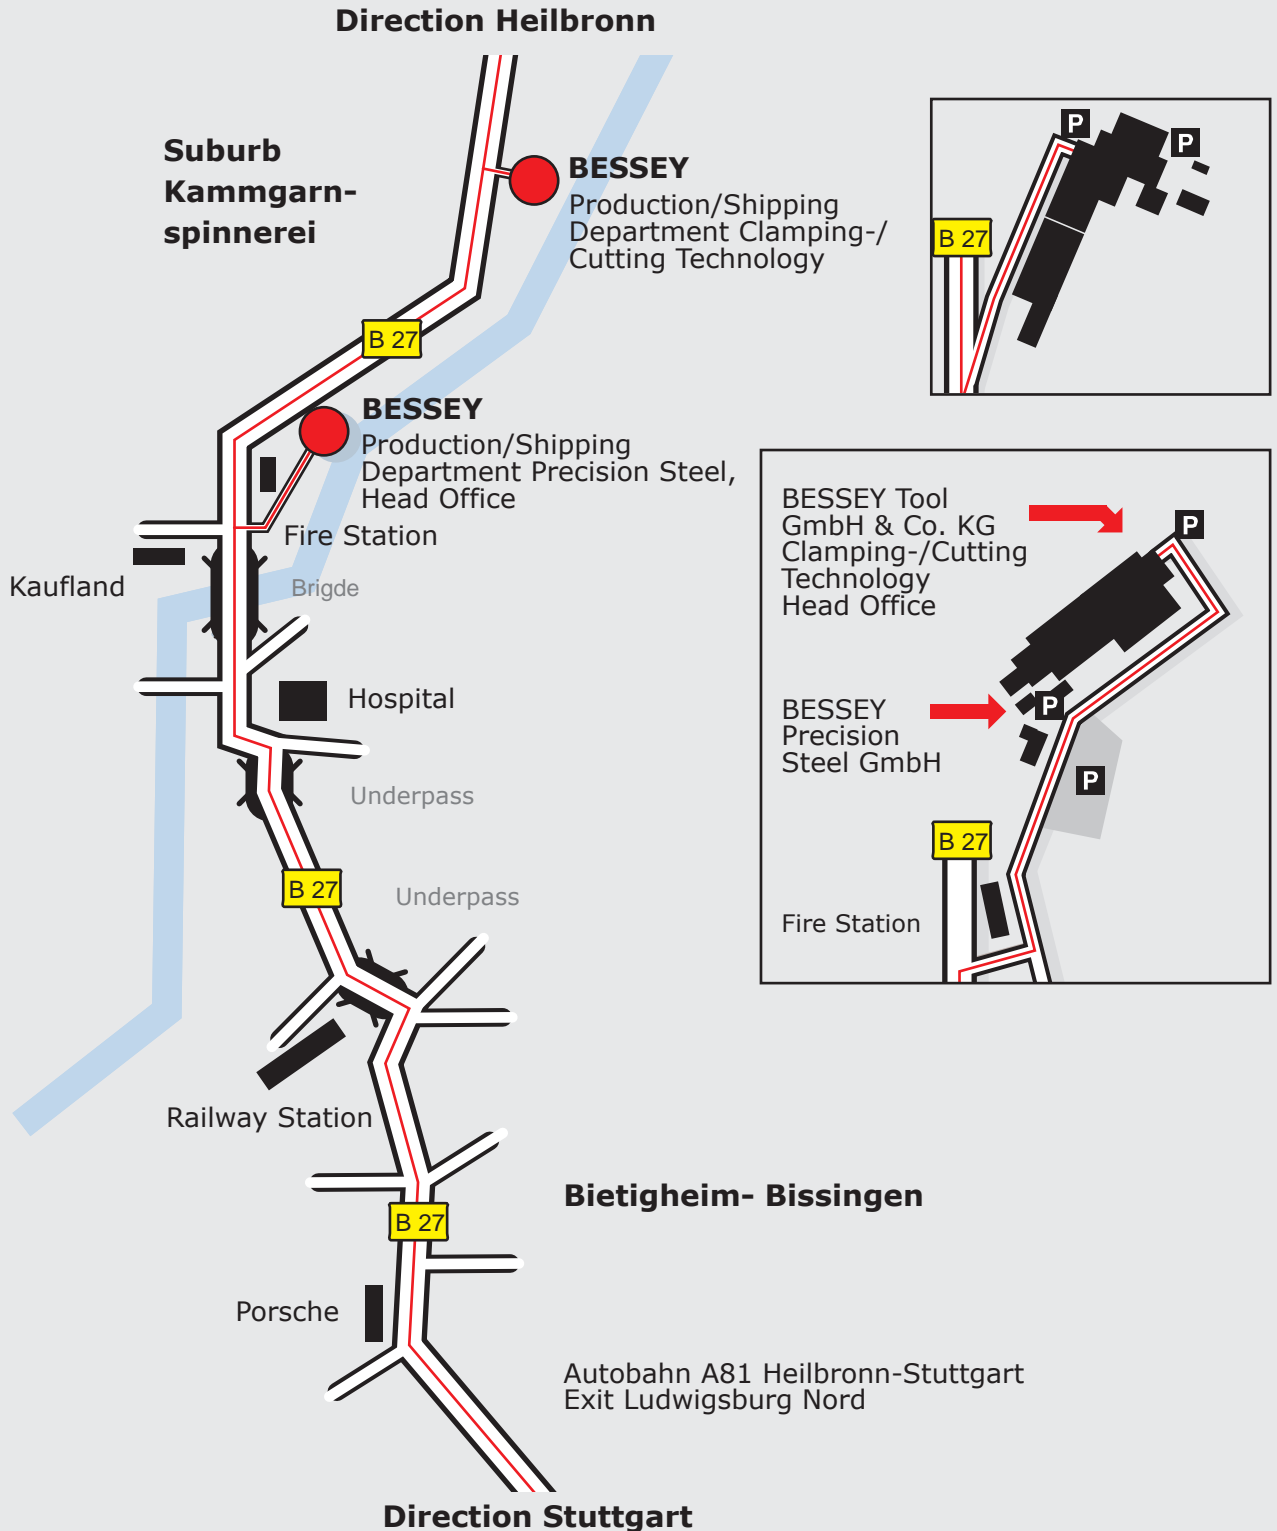

BESSEY Präzisionsstahl GmbH
Mühlwiesenstraße 40
74321 Bietigheim-Bissingen

BESSEY Tool GmbH & Co. KG
Mühlwiesenstraße 40
74321 Bietigheim-Bissingen

Phone: +49 (0)7142 401-555
Fax: +49 (0)7142 401-453/454

Telefon: +49 (0)7142 401-0
Fax: +49 (0)7142 401-333

Email: info@bessey.de
Internet: www.bessey.de

You leave the Autobahn A 81 at the Exit „Ludwigsburg Nord“. On federal highway B27 you get to Bietigheim-Bissingen. Please follow road B27 in the direction to Besigheim.

How to get to the Production/Shipping Department Steel and Head Office:

Approx. 3 km after the Bietigheim-Bissingen town sign you cross a big bridge over a river and on the left-hand side is a big shopping centre "Kaufland". Please turn right just after the bridge and after approx. 50 m turn left into our manufacturing plant and head office.

How to get to the Production/Shipping Department Clamping and Cutting Technology:

You cross Bietigheim-Bissingen completely on the B27. Approx. 800m after the town end you reach the suburb "Kammgarnspinnerei". Just turn right after the "sign post" into the manufacturing plant.