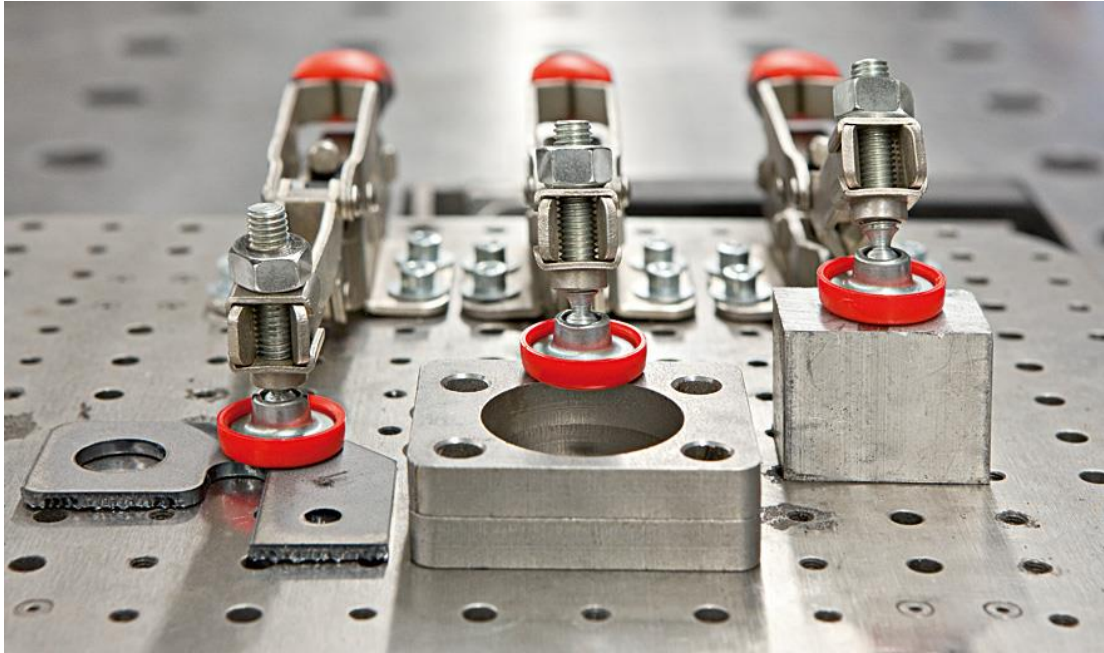

# Auto-Adjust Toggle Clamps

Simply better.

- ❑ Constant clamping force over range of clamping height

- ❑ Range of clamping force which is adjustable

- ❑ Easy-to-Use Mounting plate

- ❑ Swivel pad with removable plastic cap

# Auto-Adjust Toggle Clamps

Simply better.

Spannkraft  
Clamping pressure  
Puissance  
Fuerza de sujeción

# Auto-Adjust Toggle Clamps

Simply better.

Same clamp model, same settings, Auto-Adjusts to different heights and maintains the same clamping force !!

# Auto-Adjust Toggle Clamps

Simply better.