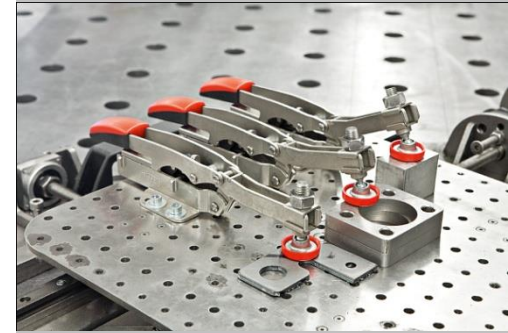

# Auto-Adjust Toggle Clamps

Simply better.

- ❑ Constant clamping force over range of clamping height

- ❑ Range of clamping force which is adjustable

- ❑ Easy-to-Use Mounting plate

- ❑ Swivel pad with removable plastic cap

# Auto-Adjust Toggle Clamps

Simply better.

Spannkraft  
Clamping pressure  
Puissance  
Fuerza de sujeción

# Auto-Adjust Toggle Clamps

Simply better.

Same clamp model, same settings, Auto-Adjusts to different heights and maintains the same clamping force !!

# Auto-Adjust Toggle Clamps

Simply better.