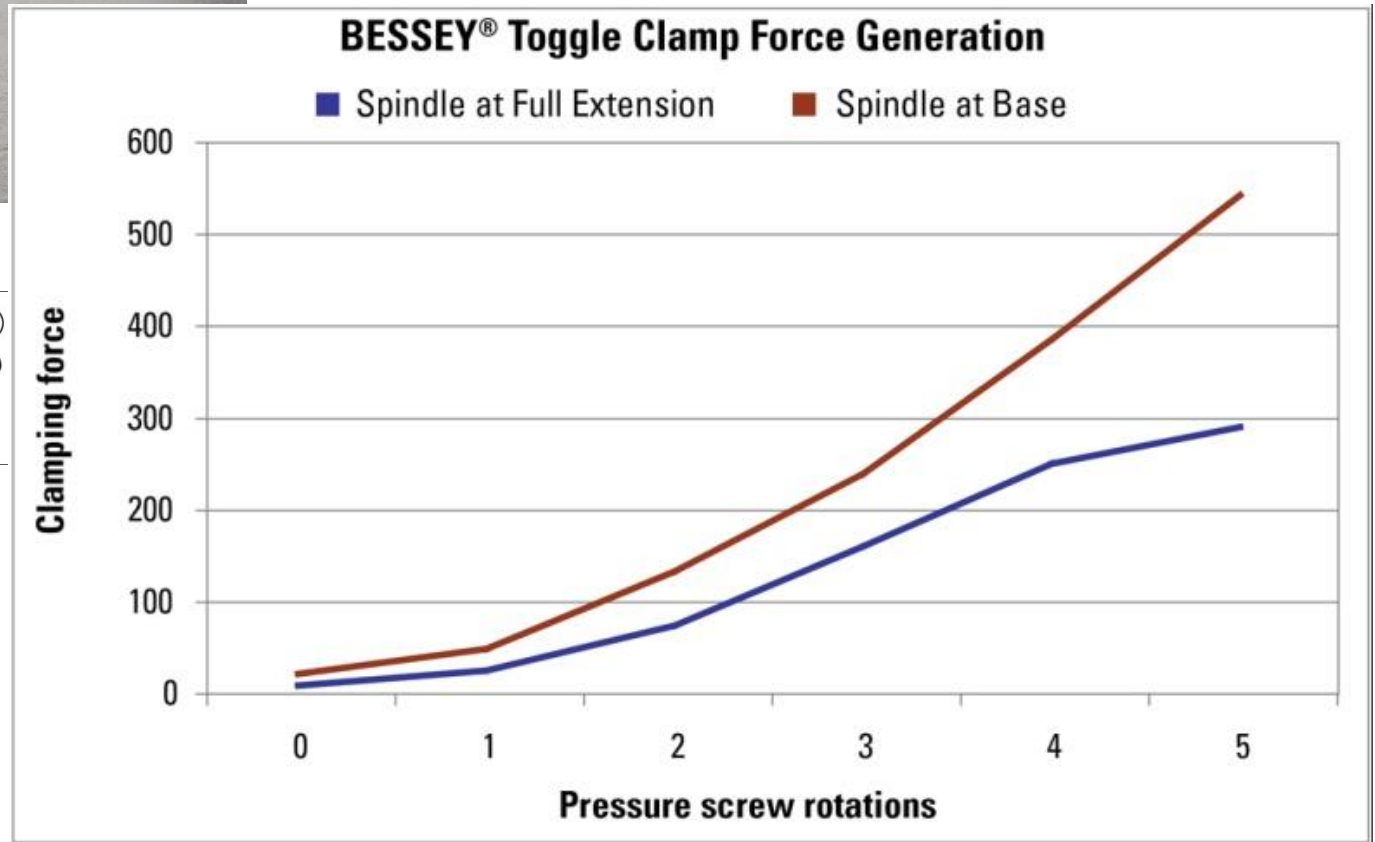

# BESSEY® Product Training

**BESSEY® Tools North America**  
**Auto Adjust Toggle Clamps: STC**

# Auto-Adjust Toggle Clamps

Simply better.

- ❑ Constant clamping force over range of clamping height

- ❑ Range of clamping force which is adjustable

- ❑ Easy-to-Use Mounting plate

- ❑ Swivel pad with removable plastic cap

# Auto-Adjust Toggle Clamps

Simply better.

Spannkraft  
Clamping pressure  
Puissance  
Fuerza de sujeción

# Auto-Adjust Toggle Clamps

Simply better.

Same clamp model, same settings, Auto-Adjusts to different heights and maintains the same clamping force !!