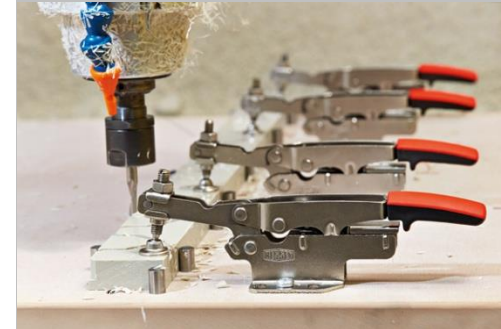

# Auto-Adjust Toggle Clamps

Simply better.

- ❑ Constant clamping force over range of clamping height

- ❑ Range of clamping force which is adjustable

- ❑ Easy-to-Use Mounting plate

- ❑ Swivel pad with removable plastic cap

# Auto-Adjust Toggle Clamps

Simply better.

Same clamp model, same settings, Auto-Adjusts to different heights and maintains the same clamping force !!

# Auto-Adjust Toggle Clamps

Simply better.