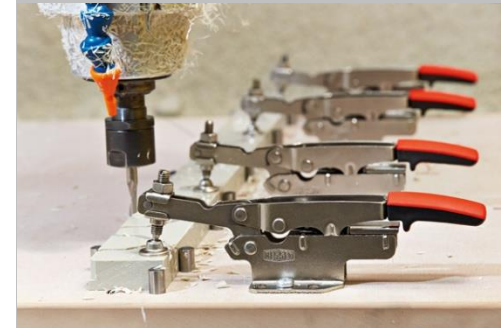

# Auto-Adjust Toggle Clamps

Simply better.

- ❑ Constant clamping force over range of clamping height

- ❑ Range of clamping force which is adjustable

- ❑ Easy-to-Use Mounting plate

- ❑ Swivel pad with removable plastic cap

# Auto-Adjust Toggle Clamps

Simply better.

Same clamp model, same settings, Auto-Adjusts to different heights and maintains the same clamping force !!

# Auto-Adjust Toggle Clamps

Simply better.