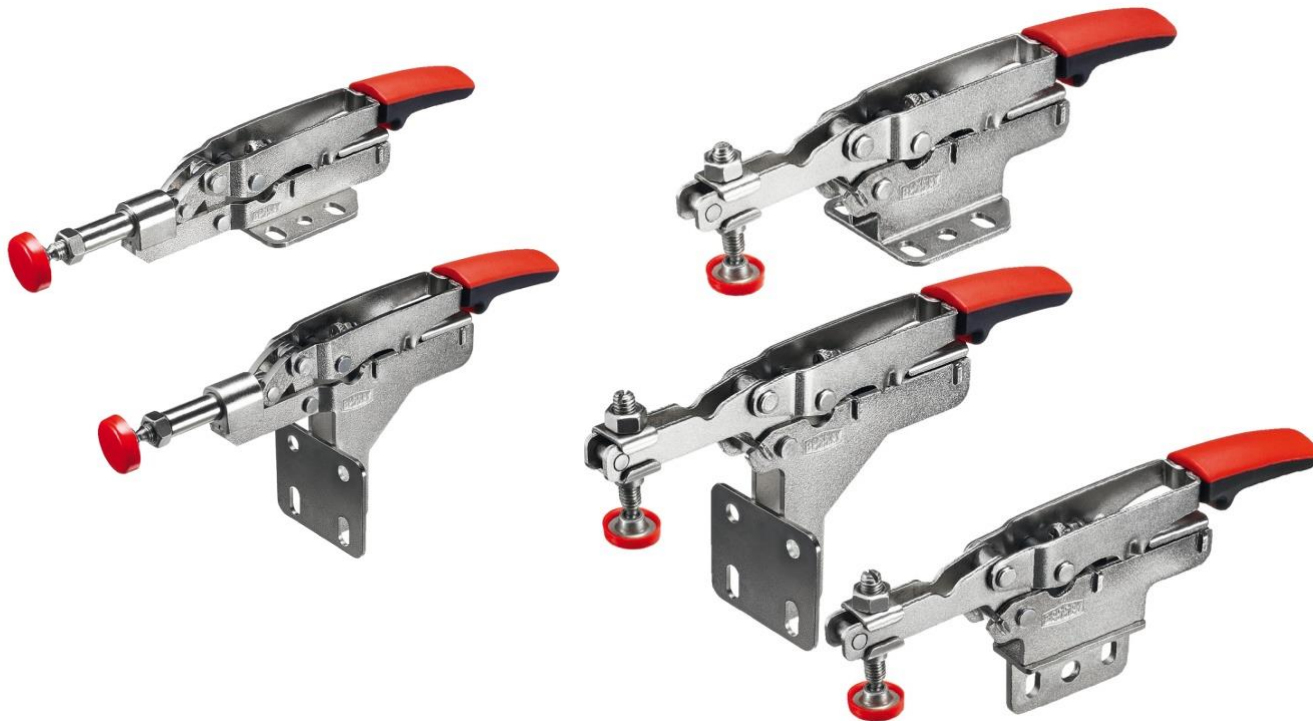

Auto-Adjust Toggle Clamps

Simply better.

❑ Five models added in 2013

- Physically smaller versions (about 2 IN shorter)
- Maximum clamping capacity of 450 lbs
- Range of clamping force 25 – 250 lbs
- Choice of base styles