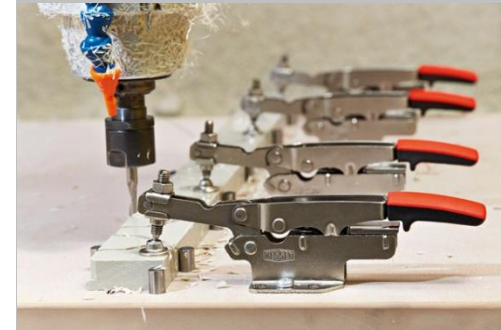

# Auto-Adjust Toggle Clamps

Simply better.

Same clamp model, same settings, Auto-Adjusts to different heights and maintains the same clamping force !!

# Auto-Adjust Toggle Clamps

- ❑ Three original models were redesigned in 2015
- ❑ BESSEY designs

- Horizontal, low profile, STC-HH50

- Horizontal, high profile, STC-HH70

- Low profile, STC-IHH25

# Auto-Adjust Toggle Clamps

Simply better.

- ❑ **Two new vertical models added**
  - Vertical, STC-VH20 and STC-VH50

# Auto-Adjust Toggle Clamps

Simply better.