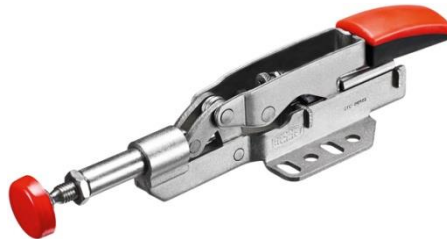

# Auto-Adjust Toggle Clamps

Simply better.

- ❑ Constant clamping force over range of clamping height

- ❑ Range of clamping force which is adjustable

- ❑ Easy-to-Use Mounting plate

- ❑ Swivel pad with removable plastic cap

# Auto-Adjust Toggle Clamps

Simply better.

Same clamp model, same settings, Auto-Adjusts to different heights and maintains the same clamping force !!

# Auto-Adjust Toggle Clamps

Simply better.