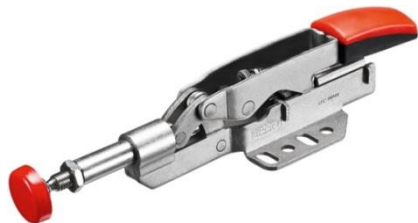

# Auto-Adjust Toggle Clamps

Simply better.

- ❑ Constant clamping force over range of clamping height

- ❑ Range of clamping force which is adjustable

- ❑ Easy-to-Use Mounting plate

- ❑ Swivel pad with removable plastic cap

# Auto-Adjust Toggle Clamps

Simply better.

# Auto-Adjust Toggle Clamps

- ❑ Three original models were redesigned in 2015
- ❑ BESSEY designs

- Horizontal, low profile, STC-HH50

- Horizontal, high profile, STC-HH70

- Low profile, STC-IHH25

# Auto-Adjust Toggle Clamps

Simply better.

- ❑ **Two new vertical models added**
  - Vertical, STC-VH20 and STC-VH50