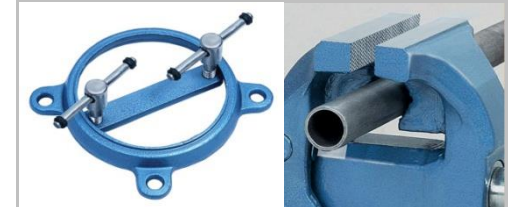

# BESSEY – Industrial Bench Vise

Simply better.

**1** Unbreakable moveable jaws, stationary jaws and swivel base (\*)

**2** Precision ground and induction hardened jaws and anvil

**3** 360 degree swivel base standard, welded pipe jaws

**4** 4", 5", 6" and 8" sizes available