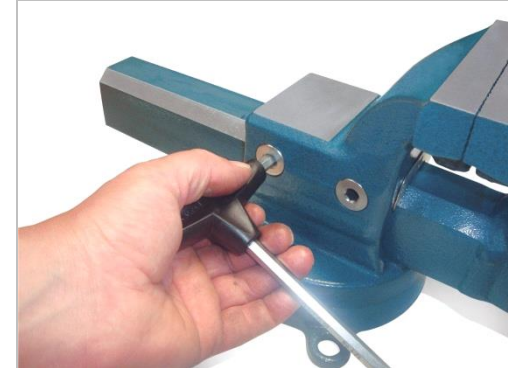

BESSEY – Industrial Bench Vise

Simply better.

1 Unbreakable moveable jaws, stationary jaws and swivel base (*)

2 Precision ground and induction hardened jaws and anvil

3 360 degree swivel base standard, welded pipe jaws

4 4", 5", 6" and 8" sizes available