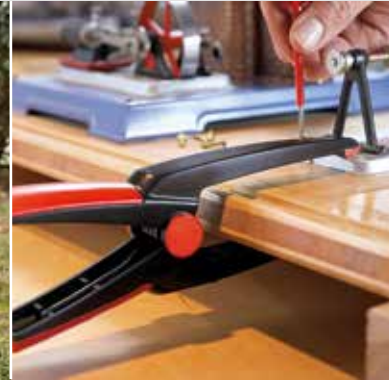

- XM3EU: Clamping force up to 100 N / 10 kg
- XM5EU: Clamping force up to 120 N / 12 kg
- XM7EU: Clamping force up to 150 N / 15 kg
- Tips and handles made of PVC prevent marring
- Heavy duty springs for firm grip and powerful clamping
- Corrosion resistant nickel plated

Your dealer:

Spring clamps
made of fibreglass-reinforced plastic

Variable with Clippix

BESSEY
Simply better.

Spring clamp VarioClippix XV

Order-No.	Opening		Throat depth		kg	qty.	V3
	mm	"	mm	"			
XV3-50	55	2	37	1 1/2	0.07	12	
XV5-100	100	4	50	2	0.17	12	

- Variable opening width up to 100 mm, yet can be operated with one hand
- Lightweight, functional and easy to handle
- Extremely sturdy

Spring clamp VarioClippix XV

Order-No.	Opening		Throat depth		kg	qty.	V3
	mm	"	mm	"			
XV5-170	170	6 1/2	50	2	0.19	12	

- Variable opening width up to 170 mm, yet can be operated with one hand
- Lightweight, functional and easy to handle
- Extremely sturdy

Spring clamp Clippix XC

Order-No.	Opening		Throat depth		Contents /pc.	kg	qty.	V3
	mm	"	mm	"				
XC1	20	3/4	20	3/4	-	0.01	10	
XC1-SET	20	3/4	20	3/4	7x XC1	0.06	12	
XC2	25	1	30	1 1/8	-	0.02	10	
XC3	35	1 3/8	37	1 1/2	-	0.05	10	
XC5	50	2	50	2	-	0.12	10	
XC7	75	3	70	2 3/4	-	0.18	10	